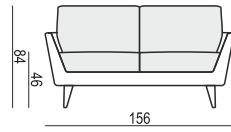

SITS
— *comfortable life*

cocktail
& design

RUCOLA

RUCOLA

SITS reserves the right to change construction of products and components used due to improving durability of product and customer satisfaction without any further notice. Explicit ± 2 cm tolerance of all elements sizes.

www.sits.eu
NOVEMBER 2018

ARMCHAIR

2 SEATER

2,5 SEATER

3 SEATER

ARMCHAIR with buttons

2 SEATER with buttons

2,5 SEATER with buttons