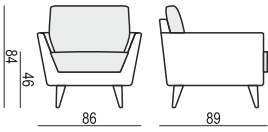

SITS
— *comfortable life*

cocktail
& design

RUCOLA

RUCOLA

SITS reserves the right to change construction of products and components used due to improving durability of product and customer satisfaction without any further notice. Explicit ± 2 cm tolerance of all elements sizes.

www.sits.eu
NOVEMBER 2018

ARMCHAIR

2 SEATER

2,5 SEATER

3 SEATER

ARMCHAIR with buttons

2 SEATER with buttons

2,5 SEATER with buttons