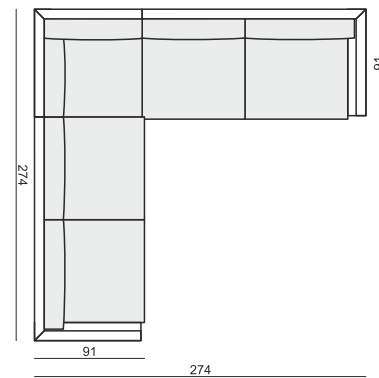

www.sits.eu
SEPTEMBER 2015

ARMCHAIR

2 SEATER

3 SEATER

FOOTSTOOL

SET 1 LEFT (or RIGHT) CHAISELONGUE LEFT (or RIGHT) + 3 SEATER RIGHT (or LEFT)

SET 2 LEFT (or RIGHT) CHAISELONGUE LEFT (or RIGHT) + 2 SEATER RIGHT (or LEFT)

SET 3

2 SEATER LEFT + CORNER 90° + 2 SEATER RIGHT

SET 4 LEFT (or RIGHT)

2 SEATER LEFT (or RIGHT) + CORNER 90°
+ 3 SEATER RIGHT (or LEFT)

SET 5

3 SEATER LEFT + CORNER 90° + 3 SEATER RIGHT

UPHOLSTERY

FABRIC: FC - fix cover