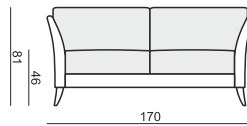

www.sits.eu
SEPTEMBER 2015

ARMCHAIR

2 SEATER

3 SEATER

FOOTSTOOL

SET 1 LEFT (or RIGHT) CHAISELONGUE LEFT (or RIGHT) + 3 SEATER RIGHT (or LEFT)

SET 2 LEFT (or RIGHT) CHAISELONGUE LEFT (or RIGHT) + 2 SEATER RIGHT (or LEFT)

SET 3

2 SEATER LEFT + CORNER 90° + 2 SEATER RIGHT

SET 4 LEFT (or RIGHT)

2 SEATER LEFT (or RIGHT) + CORNER 90°
+ 3 SEATER RIGHT (or LEFT)

SET 5

3 SEATER LEFT + CORNER 90° + 3 SEATER RIGHT

UPHOLSTERY

FABRIC: FC - fix cover