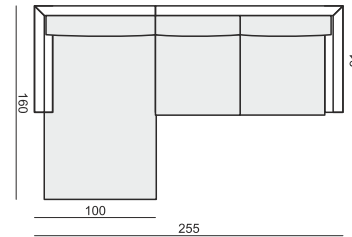

www.sits.eu
SEPTEMBER 2015

ARMCHAIR

2 SEATER

3 SEATER

FOOTSTOOL

SET 1 LEFT (or RIGHT) CHAISELONGUE LEFT (or RIGHT) + 3 SEATER RIGHT (or LEFT)

SET 2 LEFT (or RIGHT) CHAISELONGUE LEFT (or RIGHT) + 2 SEATER RIGHT (or LEFT)

SET 3

2 SEATER LEFT + CORNER 90° + 2 SEATER RIGHT

SET 4 LEFT (or RIGHT)

2 SEATER LEFT (or RIGHT) + CORNER 90°
+ 3 SEATER RIGHT (or LEFT)

SET 5

3 SEATER LEFT + CORNER 90° + 3 SEATER RIGHT

UPHOLSTERY

FABRIC: FC - fix cover