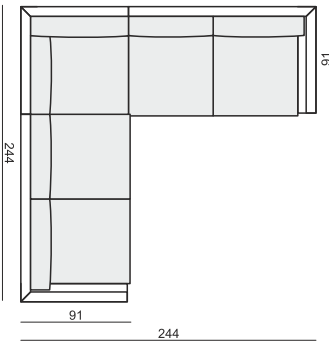

www.sits.eu
SEPTEMBER 2015

ARMCHAIR

2 SEATER

3 SEATER

FOOTSTOOL

SET 1 LEFT (or RIGHT) CHAISELONGUE LEFT (or RIGHT) + 3 SEATER RIGHT (or LEFT)

SET 2 LEFT (or RIGHT) CHAISELONGUE LEFT (or RIGHT) + 2 SEATER RIGHT (or LEFT)

SET 3

2 SEATER LEFT + CORNER 90° + 2 SEATER RIGHT

SET 4 LEFT (or RIGHT)

2 SEATER LEFT (or RIGHT) + CORNER 90°
+ 3 SEATER RIGHT (or LEFT)

SET 5

3 SEATER LEFT + CORNER 90° + 3 SEATER RIGHT

UPHOLSTERY

FABRIC: FC - fix cover