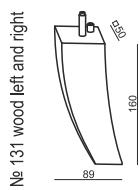

FEET

STANDARD COMFORT
PREMIUM COMFORT