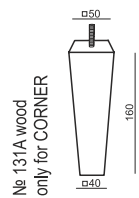

FEET

STANDARD COMFORT
PREMIUM COMFORT