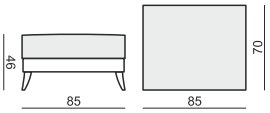

www.sits.eu
SEPTEMBER 2015

ARMCHAIR

2 SEATER

3 SEATER

FOOTSTOOL

SET 1 LEFT (or RIGHT) CHAISELONGUE LEFT (or RIGHT) + 3 SEATER RIGHT (or LEFT)

SET 2 LEFT (or RIGHT) CHAISELONGUE LEFT (or RIGHT) + 2 SEATER RIGHT (or LEFT)

SET 3

2 SEATER LEFT + CORNER 90° + 2 SEATER RIGHT

SET 4 LEFT (or RIGHT)

2 SEATER LEFT (or RIGHT) + CORNER 90°
+ 3 SEATER RIGHT (or LEFT)

SET 5

3 SEATER LEFT + CORNER 90° + 3 SEATER RIGHT

UPHOLSTERY

FABRIC: FC - fix cover