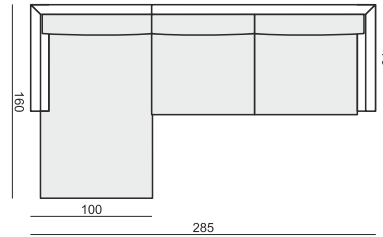

www.sits.eu
SEPTEMBER 2015

ARMCHAIR

2 SEATER

3 SEATER

FOOTSTOOL

SET 1 LEFT (or RIGHT) CHAISELONGUE LEFT (or RIGHT) + 3 SEATER RIGHT (or LEFT)

SET 2 LEFT (or RIGHT) CHAISELONGUE LEFT (or RIGHT) + 2 SEATER RIGHT (or LEFT)

SET 3

2 SEATER LEFT + CORNER 90° + 2 SEATER RIGHT

SET 4 LEFT (or RIGHT)

2 SEATER LEFT (or RIGHT) + CORNER 90°
+ 3 SEATER RIGHT (or LEFT)

SET 5

3 SEATER LEFT + CORNER 90° + 3 SEATER RIGHT

UPHOLSTERY

FABRIC: FC - fix cover