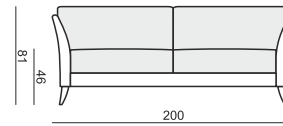

www.sits.eu
SEPTEMBER 2015

ARMCHAIR

2 SEATER

3 SEATER

FOOTSTOOL

SET 1 LEFT (or RIGHT) CHAISELONGUE LEFT (or RIGHT) + 3 SEATER RIGHT (or LEFT)

SET 2 LEFT (or RIGHT) CHAISELONGUE LEFT (or RIGHT) + 2 SEATER RIGHT (or LEFT)

SET 3

2 SEATER LEFT + CORNER 90° + 2 SEATER RIGHT

SET 4 LEFT (or RIGHT)

2 SEATER LEFT (or RIGHT) + CORNER 90°
+ 3 SEATER RIGHT (or LEFT)

SET 5

3 SEATER LEFT + CORNER 90° + 3 SEATER RIGHT

UPHOLSTERY

FABRIC: FC - fix cover