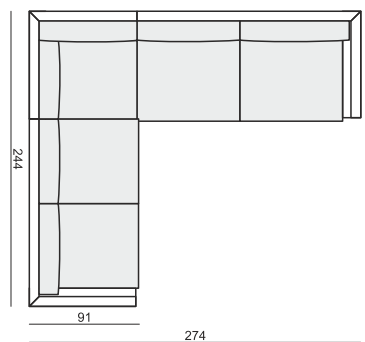

www.sits.eu
SEPTEMBER 2015

ARMCHAIR

2 SEATER

3 SEATER

FOOTSTOOL

SET 1 LEFT (or RIGHT) CHAISELONGUE LEFT (or RIGHT) + 3 SEATER RIGHT (or LEFT)

SET 2 LEFT (or RIGHT) CHAISELONGUE LEFT (or RIGHT) + 2 SEATER RIGHT (or LEFT)

SET 3

2 SEATER LEFT + CORNER 90° + 2 SEATER RIGHT

SET 4 LEFT (or RIGHT)

2 SEATER LEFT (or RIGHT) + CORNER 90°
+ 3 SEATER RIGHT (or LEFT)

SET 5

3 SEATER LEFT + CORNER 90° + 3 SEATER RIGHT

UPHOLSTERY

FABRIC: FC - fix cover