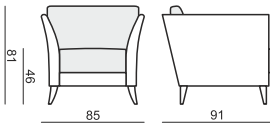

www.sits.eu
SEPTEMBER 2015

ARMCHAIR

2 SEATER

3 SEATER

FOOTSTOOL

SET 1 LEFT (or RIGHT) CHAISELONGUE LEFT (or RIGHT) + 3 SEATER RIGHT (or LEFT)

SET 2 LEFT (or RIGHT) CHAISELONGUE LEFT (or RIGHT) + 2 SEATER RIGHT (or LEFT)

SET 3

2 SEATER LEFT + CORNER 90° + 2 SEATER RIGHT

SET 4 LEFT (or RIGHT)

2 SEATER LEFT (or RIGHT) + CORNER 90°
+ 3 SEATER RIGHT (or LEFT)

SET 5

3 SEATER LEFT + CORNER 90° + 3 SEATER RIGHT

UPHOLSTERY

FABRIC: FC - fix cover