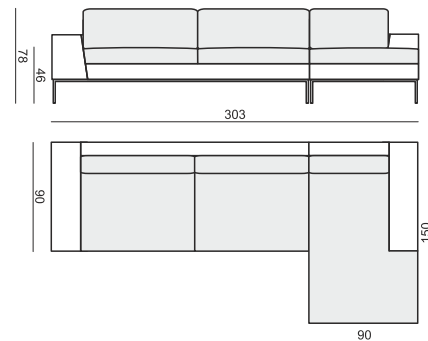

ARMCHAIR

2 SEATER

3 SEATER

4 SEATER two parts

FOOTSTOOL 93x65

FOOTSTOOL 123x65

FOOTSTOOL 150x60

3 SEATER + FOOTSTOOL 123x65

**SET 1 RIGHT (or LEFT)**  
**2 SEATER LEFT (or RIGHT) + CHAISELONGUE RIGHT (or LEFT)**

**SET 2 RIGHT (or LEFT)**  
**3 SEATER LEFT (or RIGHT) + CHAISELONGUE RIGHT (or LEFT)**

**SET 3 RIGHT (or LEFT)**  
**3 SEATER LEFT (or RIGHT) + DIVAN RIGHT (or LEFT)**

**EXAMPLE OF LEATHER COVER**

**4 SEATER two parts**

**SET 3 RIGHT (or LEFT)**  
**3 SEATER LEFT (or RIGHT) + DIVAN RIGHT (or LEFT)**

**FOOTSTOOL 93x65**

SITS reserves the right to change construction of products and components used due to improving durability of product and customer satisfaction without any further notice. Explicit  $\pm 2$  cm tolerance of all elements sizes.