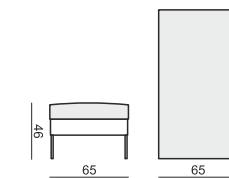

ARMCHAIR

2 SEATER

3 SEATER

4 SEATER two parts

FOOTSTOOL 93x65

FOOTSTOOL 123x65

FOOTSTOOL 150x60

3 SEATER + FOOTSTOOL 123x65

**SET 1 RIGHT (or LEFT)**  
**2 SEATER LEFT (or RIGHT) + CHAISELONGUE RIGHT (or LEFT)**

**SET 2 RIGHT (or LEFT)**  
**3 SEATER LEFT (or RIGHT) + CHAISELONGUE RIGHT (or LEFT)**

**SET 3 RIGHT (or LEFT)**  
**3 SEATER LEFT (or RIGHT) + DIVAN RIGHT (or LEFT)**

**EXAMPLE OF LEATHER COVER**

**4 SEATER two parts**

**SET 3 RIGHT (or LEFT)**  
**3 SEATER LEFT (or RIGHT) + DIVAN RIGHT (or LEFT)**

**FOOTSTOOL 93x65**

SITS reserves the right to change construction of products and components used due to improving durability of product and customer satisfaction without any further notice. Explicit  $\pm 2$  cm tolerance of all elements sizes.