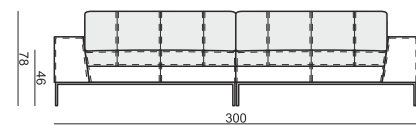

ARMCHAIR

2 SEATER

3 SEATER

4 SEATER two parts

FOOTSTOOL 93x65

FOOTSTOOL 123x65

FOOTSTOOL 150x60

3 SEATER + FOOTSTOOL 123x65

**SET 1 RIGHT (or LEFT)**  
**2 SEATER LEFT (or RIGHT) + CHAISELONGUE RIGHT (or LEFT)**

**SET 2 RIGHT (or LEFT)**  
**3 SEATER LEFT (or RIGHT) + CHAISELONGUE RIGHT (or LEFT)**

**SET 3 RIGHT (or LEFT)**  
**3 SEATER LEFT (or RIGHT) + DIVAN RIGHT (or LEFT)**

**EXAMPLE OF LEATHER COVER**

**4 SEATER two parts**

**SET 3 RIGHT (or LEFT)**  
**3 SEATER LEFT (or RIGHT) + DIVAN RIGHT (or LEFT)**

**FOOTSTOOL 93x65**

SITS reserves the right to change construction of products and components used due to improving durability of product and customer satisfaction without any further notice. Explicit  $\pm 2$  cm tolerance of all elements sizes.