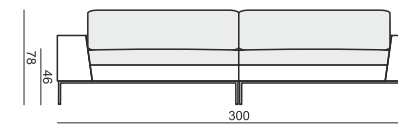

ARMCHAIR

2 SEATER

3 SEATER

4 SEATER two parts

FOOTSTOOL 93x65

FOOTSTOOL 123x65

FOOTSTOOL 150x60

3 SEATER + FOOTSTOOL 123x65

**SET 1 RIGHT (or LEFT)**  
**2 SEATER LEFT (or RIGHT) + CHAISELONGUE RIGHT (or LEFT)**

**SET 2 RIGHT (or LEFT)**  
**3 SEATER LEFT (or RIGHT) + CHAISELONGUE RIGHT (or LEFT)**

**SET 3 RIGHT (or LEFT)**  
**3 SEATER LEFT (or RIGHT) + DIVAN RIGHT (or LEFT)**

**EXAMPLE OF LEATHER COVER**

**4 SEATER two parts**

**SET 3 RIGHT (or LEFT)**  
**3 SEATER LEFT (or RIGHT) + DIVAN RIGHT (or LEFT)**

**FOOTSTOOL 93x65**

SITS reserves the right to change construction of products and components used due to improving durability of product and customer satisfaction without any further notice. Explicit  $\pm 2$  cm tolerance of all elements sizes.