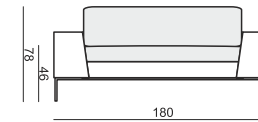

ARMCHAIR

2 SEATER

3 SEATER

4 SEATER two parts

FOOTSTOOL 93x65

FOOTSTOOL 123x65

FOOTSTOOL 150x60

3 SEATER + FOOTSTOOL 123x65

**SET 1 RIGHT (or LEFT)**  
**2 SEATER LEFT (or RIGHT) + CHAISELONGUE RIGHT (or LEFT)**

**SET 2 RIGHT (or LEFT)**  
**3 SEATER LEFT (or RIGHT) + CHAISELONGUE RIGHT (or LEFT)**

**SET 3 RIGHT (or LEFT)**  
**3 SEATER LEFT (or RIGHT) + DIVAN RIGHT (or LEFT)**

**EXAMPLE OF LEATHER COVER**

**4 SEATER two parts**

**SET 3 RIGHT (or LEFT)**  
**3 SEATER LEFT (or RIGHT) + DIVAN RIGHT (or LEFT)**

**FOOTSTOOL 93x65**

SITS reserves the right to change construction of products and components used due to improving durability of product and customer satisfaction without any further notice. Explicit  $\pm 2$  cm tolerance of all elements sizes.