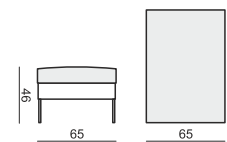

ARMCHAIR

2 SEATER

3 SEATER

4 SEATER two parts

FOOTSTOOL 93x65

FOOTSTOOL 123x65

FOOTSTOOL 150x60

3 SEATER + FOOTSTOOL 123x65

**SET 1 RIGHT (or LEFT)**  
**2 SEATER LEFT (or RIGHT) + CHAISELONGUE RIGHT (or LEFT)**

**SET 2 RIGHT (or LEFT)**  
**3 SEATER LEFT (or RIGHT) + CHAISELONGUE RIGHT (or LEFT)**

**SET 3 RIGHT (or LEFT)**  
**3 SEATER LEFT (or RIGHT) + DIVAN RIGHT (or LEFT)**

**EXAMPLE OF LEATHER COVER**

**4 SEATER two parts**

**SET 3 RIGHT (or LEFT)**  
**3 SEATER LEFT (or RIGHT) + DIVAN RIGHT (or LEFT)**

**FOOTSTOOL 93x65**

SITS reserves the right to change construction of products and components used due to improving durability of product and customer satisfaction without any further notice. Explicit  $\pm 2$  cm tolerance of all elements sizes.