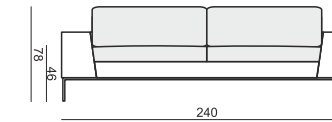

ARMCHAIR

2 SEATER

3 SEATER

4 SEATER two parts

FOOTSTOOL 93x65

FOOTSTOOL 123x65

FOOTSTOOL 150x60

3 SEATER + FOOTSTOOL 123x65

**SET 1 RIGHT (or LEFT)**  
**2 SEATER LEFT (or RIGHT) + CHAISELONGUE RIGHT (or LEFT)**

**SET 2 RIGHT (or LEFT)**  
**3 SEATER LEFT (or RIGHT) + CHAISELONGUE RIGHT (or LEFT)**

**SET 3 RIGHT (or LEFT)**  
**3 SEATER LEFT (or RIGHT) + DIVAN RIGHT (or LEFT)**

**EXAMPLE OF LEATHER COVER**

**4 SEATER two parts**

**SET 3 RIGHT (or LEFT)**  
**3 SEATER LEFT (or RIGHT) + DIVAN RIGHT (or LEFT)**

**FOOTSTOOL 93x65**

SITS reserves the right to change construction of products and components used due to improving durability of product and customer satisfaction without any further notice. Explicit  $\pm 2$  cm tolerance of all elements sizes.