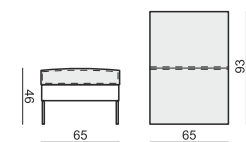

**SET 1 RIGHT (or LEFT)**  
**2 SEATER LEFT (or RIGHT) + CHAISELONGUE RIGHT (or LEFT)**

**SET 2 RIGHT (or LEFT)**  
**3 SEATER LEFT (or RIGHT) + CHAISELONGUE RIGHT (or LEFT)**

**SET 3 RIGHT (or LEFT)**  
**3 SEATER LEFT (or RIGHT) + DIVAN RIGHT (or LEFT)**

**EXAMPLE OF LEATHER COVER**

**4 SEATER two parts**

**SET 3 RIGHT (or LEFT)**  
**3 SEATER LEFT (or RIGHT) + DIVAN RIGHT (or LEFT)**

**FOOTSTOOL 93x65**

SITS reserves the right to change construction of products and components used due to improving durability of product and customer satisfaction without any further notice. Explicit  $\pm 2$  cm tolerance of all elements sizes.