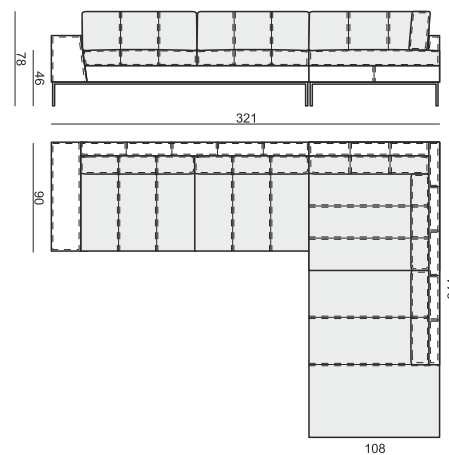

ARMCHAIR

2 SEATER

3 SEATER

4 SEATER two parts

FOOTSTOOL 93x65

FOOTSTOOL 123x65

FOOTSTOOL 150x60

3 SEATER + FOOTSTOOL 123x65

**SET 1 RIGHT (or LEFT)**  
**2 SEATER LEFT (or RIGHT) + CHAISELONGUE RIGHT (or LEFT)**

**SET 2 RIGHT (or LEFT)**  
**3 SEATER LEFT (or RIGHT) + CHAISELONGUE RIGHT (or LEFT)**

**SET 3 RIGHT (or LEFT)**  
**3 SEATER LEFT (or RIGHT) + DIVAN RIGHT (or LEFT)**

**EXAMPLE OF LEATHER COVER**

**4 SEATER two parts**

**SET 3 RIGHT (or LEFT)**  
**3 SEATER LEFT (or RIGHT) + DIVAN RIGHT (or LEFT)**

**FOOTSTOOL 93x65**

SITS reserves the right to change construction of products and components used due to improving durability of product and customer satisfaction without any further notice. Explicit  $\pm 2$  cm tolerance of all elements sizes.