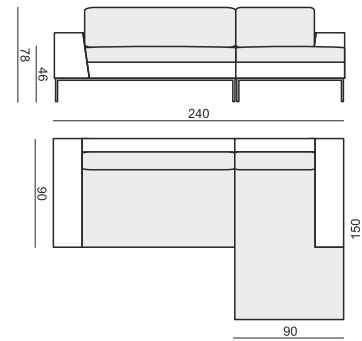

ARMCHAIR

2 SEATER

3 SEATER

4 SEATER two parts

FOOTSTOOL 93x65

FOOTSTOOL 123x65

FOOTSTOOL 150x60

3 SEATER + FOOTSTOOL 123x65

**SET 1 RIGHT (or LEFT)**  
**2 SEATER LEFT (or RIGHT) + CHAISELONGUE RIGHT (or LEFT)**

**SET 2 RIGHT (or LEFT)**  
**3 SEATER LEFT (or RIGHT) + CHAISELONGUE RIGHT (or LEFT)**

**SET 3 RIGHT (or LEFT)**  
**3 SEATER LEFT (or RIGHT) + DIVAN RIGHT (or LEFT)**

**EXAMPLE OF LEATHER COVER**

**4 SEATER two parts**

**SET 3 RIGHT (or LEFT)**  
**3 SEATER LEFT (or RIGHT) + DIVAN RIGHT (or LEFT)**

**FOOTSTOOL 93x65**

SITS reserves the right to change construction of products and components used due to improving durability of product and customer satisfaction without any further notice. Explicit  $\pm 2$  cm tolerance of all elements sizes.