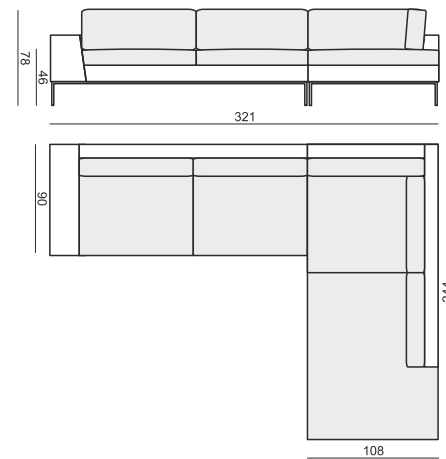

ARMCHAIR

2 SEATER

3 SEATER

4 SEATER two parts

FOOTSTOOL 93x65

FOOTSTOOL 123x65

FOOTSTOOL 150x60

3 SEATER + FOOTSTOOL 123x65

**SET 1 RIGHT (or LEFT)**  
**2 SEATER LEFT (or RIGHT) + CHAISELONGUE RIGHT (or LEFT)**

**SET 2 RIGHT (or LEFT)**  
**3 SEATER LEFT (or RIGHT) + CHAISELONGUE RIGHT (or LEFT)**

**SET 3 RIGHT (or LEFT)**  
**3 SEATER LEFT (or RIGHT) + DIVAN RIGHT (or LEFT)**

**EXAMPLE OF LEATHER COVER**

**4 SEATER two parts**

**SET 3 RIGHT (or LEFT)**  
**3 SEATER LEFT (or RIGHT) + DIVAN RIGHT (or LEFT)**

**FOOTSTOOL 93x65**

SITS reserves the right to change construction of products and components used due to improving durability of product and customer satisfaction without any further notice. Explicit  $\pm 2$  cm tolerance of all elements sizes.