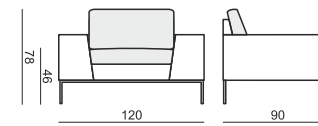

ARMCHAIR

2 SEATER

3 SEATER

4 SEATER two parts

FOOTSTOOL 93x65

FOOTSTOOL 123x65

FOOTSTOOL 150x60

3 SEATER + FOOTSTOOL 123x65

**SET 1 RIGHT (or LEFT)**  
**2 SEATER LEFT (or RIGHT) + CHAISELONGUE RIGHT (or LEFT)**

**SET 2 RIGHT (or LEFT)**  
**3 SEATER LEFT (or RIGHT) + CHAISELONGUE RIGHT (or LEFT)**

**SET 3 RIGHT (or LEFT)**  
**3 SEATER LEFT (or RIGHT) + DIVAN RIGHT (or LEFT)**

**EXAMPLE OF LEATHER COVER**

**4 SEATER two parts**

**SET 3 RIGHT (or LEFT)**  
**3 SEATER LEFT (or RIGHT) + DIVAN RIGHT (or LEFT)**

**FOOTSTOOL 93x65**

SITS reserves the right to change construction of products and components used due to improving durability of product and customer satisfaction without any further notice. Explicit  $\pm 2$  cm tolerance of all elements sizes.