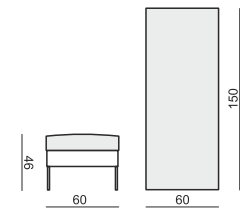

ARMCHAIR

2 SEATER

3 SEATER

4 SEATER two parts

FOOTSTOOL 93x65

FOOTSTOOL 123x65

FOOTSTOOL 150x60

3 SEATER + FOOTSTOOL 123x65

**SET 1 RIGHT (or LEFT)**  
**2 SEATER LEFT (or RIGHT) + CHAISELONGUE RIGHT (or LEFT)**

**SET 2 RIGHT (or LEFT)**  
**3 SEATER LEFT (or RIGHT) + CHAISELONGUE RIGHT (or LEFT)**

**SET 3 RIGHT (or LEFT)**  
**3 SEATER LEFT (or RIGHT) + DIVAN RIGHT (or LEFT)**

**EXAMPLE OF LEATHER COVER**

**4 SEATER two parts**

**SET 3 RIGHT (or LEFT)**  
**3 SEATER LEFT (or RIGHT) + DIVAN RIGHT (or LEFT)**

**FOOTSTOOL 93x65**

SITS reserves the right to change construction of products and components used due to improving durability of product and customer satisfaction without any further notice. Explicit  $\pm 2$  cm tolerance of all elements sizes.