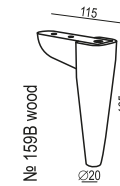

CHAISELONGUE