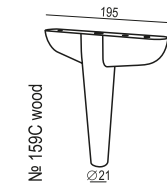

CORNER

EXAMPLE

with feet
no. 159 and no. 159A