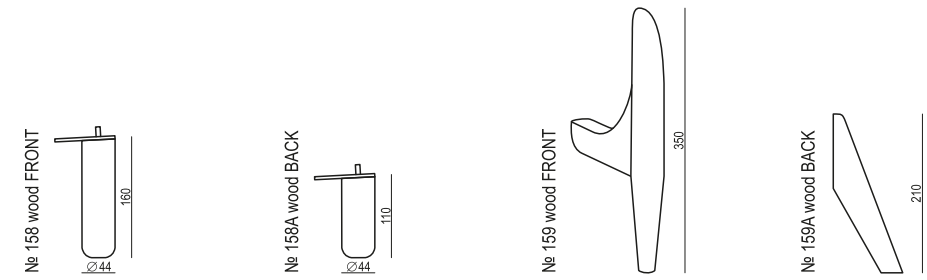

FEET

CHAISELONGUE

CORNER

EXAMPLE

with feet
no. 159 and no. 159A

2 SEATER ver. A

with feet
no. 158 and no. 158A

2 SEATER ver. A

Important! The width of the sofas depends on the legs. The difference is 5 cm overall dimensions.

STANDARD COMFORT

1. polyurethane foam/high resilient polyurethane foam
2. silicone balls
3. dynaflex - elastic fabric
4. solid wood and wood based elements
5. fabric
6. solid wood legs