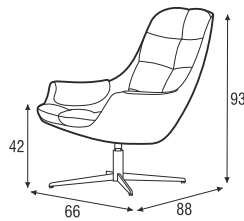

BIRDS

Mybird

SITS
— comfortable life

armchair
Aniline black

armchair
Panno 1002 charcoal

armchair
Aniline nature

Mybird

coffee table

footstool

mybird

cushion

sheepskin cover

Profile

1. moulded foam
2. composite GRP (Glass Reinforced Plastic) - plastic reinforced with glass fiber
3. fabric or leather limited selection (check with the sales representative)
4. swivel, swivel with memory in addition with tilt function. Foot with adjustable height