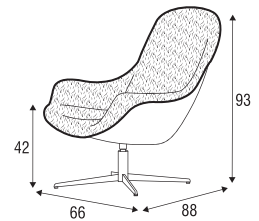

BIRDS

Mybird

SITS
— comfortable life

armchair
Aniline black

armchair
Panno 1002 charcoal

armchair
Aniline nature

Mybird

coffee table

footstool

mybird

cushion

sheepskin cover

Profile

1. moulded foam
2. composite GRP (Glass Reinforced Plastic) - plastic reinforced with glass fiber
3. fabric or leather limited selection (check with the sales representative)
4. swivel, swivel with memory in addition with tilt function. Foot with adjustable height