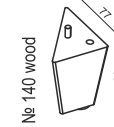

ROSE

www.sits.eu
APRIL 2015

ARMCHAIR

2 SEATER

3 SEATER

4 SEATER or 4SEATER (two parts)

FOOTSTOOL 84x71

FOOTSTOOL 61x40 only standard comfort

SITS reserves the right to change construction of products and components used due to improving durability of product and customer satisfaction without any further notice. Explicit ± 2 cm tolerance of all elements sizes.

www.sits.eu
APRIL 2015

UPHOLSTERY

FABRIC: FC - fix cover and LEATHER

FEET

STANDARD COMFORT

LUX COMFORT