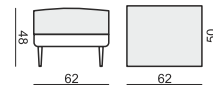

FOOTSTOOL 62x50

UPHOLSTERY

FABRIC: FC - fix cover

FEET