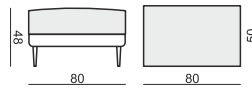

SITS
— *comfortable life*

cocktail
& design

AGDA

ARMCHAIR

2 SEATER

2,5 SEATER

3 SEATER

FOOTSTOOL 80x50