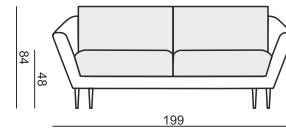

SITS
— *comfortable life*

cocktail
& design

AGDA

ARMCHAIR

2 SEATER

2,5 SEATER

3 SEATER

FOOTSTOOL 80x50

FOOTSTOOL 62x50

UPHOLSTERY

FABRIC: FC - fix cover

FEET

STANDARD COMFORT