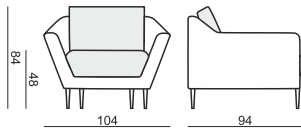

SITS
— *comfortable life*

cocktail
& design

AGDA

ARMCHAIR

2 SEATER

2,5 SEATER

3 SEATER

FOOTSTOOL 80x50