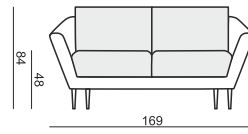

SITS
— *comfortable life*

cocktail
& design

AGDA

ARMCHAIR

2 SEATER

2,5 SEATER

3 SEATER

FOOTSTOOL 80x50

FOOTSTOOL 62x50

UPHOLSTERY

FABRIC: FC - fix cover

FEET

STANDARD COMFORT