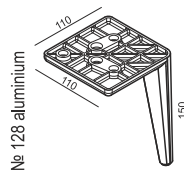

STANDARD COMFORT