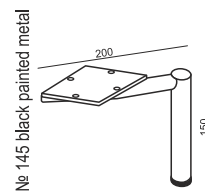

STANDARD COMFORT