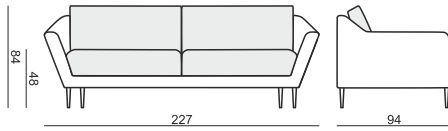

SITS
— *comfortable life*

cocktail
& design

AGDA

ARMCHAIR

2 SEATER

2,5 SEATER

3 SEATER

FOOTSTOOL 80x50