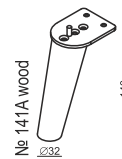

STANDARD COMFORT